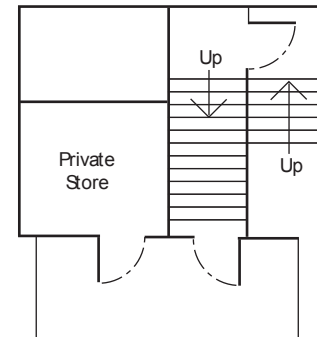

AUCHENGILLAN Outdoor Centre

The Kyle Cabin

- Spacious Main Hall
- Well equipped catering kitchen
- Bed Rooms of varying capacities for greater flexibility
- All beds are bunk beds
- Leader Room with ensuite WC, washbasin and Shower
- Toilets on both floors
- Secondary smaller hall can be used as a comfortable sitting area, or an additional activity space.
- Good sized drying room
- Spectacular views out over the Campsie Hills

First Floor

Ground Floor