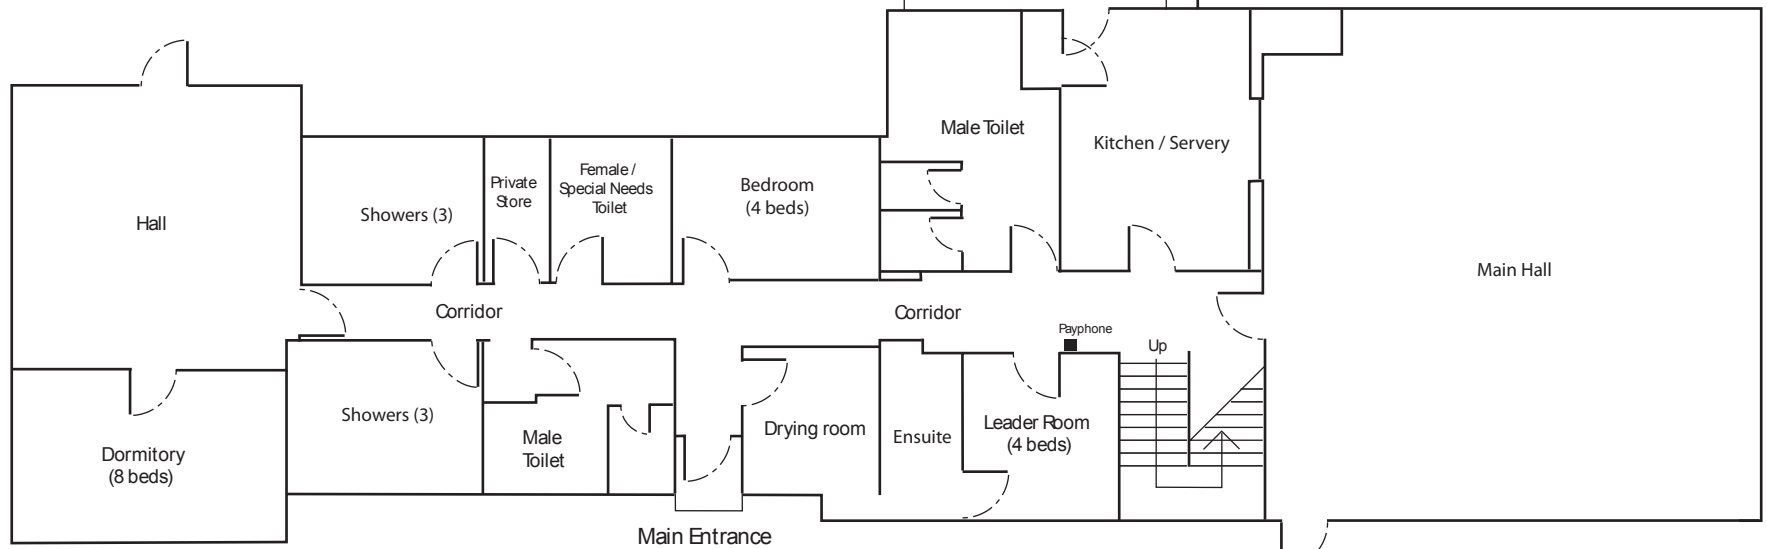

AUCHENGILLAN Outdoor Centre

The Kyle Cabin

- Spacious Main Hall
- Well equipped catering kitchen
- Bed Rooms of varying capacities for greater flexibility
- All beds are bunk beds
- Leader Room with ensuite WC, washbasin and Shower
- Toilets on both floors
- Secondary smaller hall can be used as a comfortable sitting area, or an additional activity space.
- Good sized drying room
- Spectacular views out over the Campsie Hills

First Floor

Ground Floor