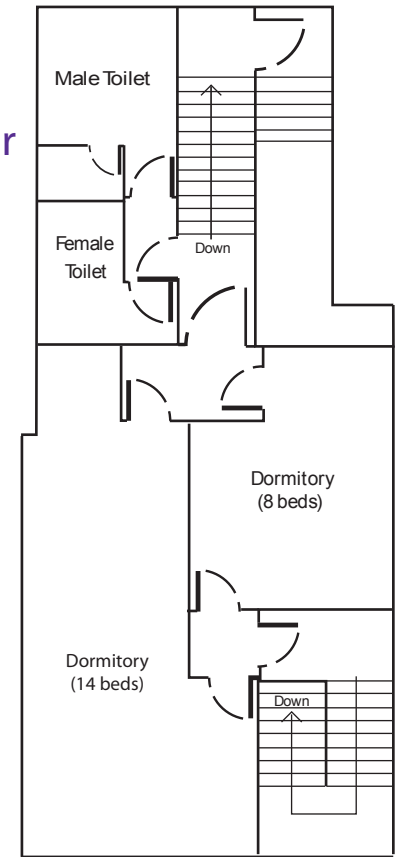

AUCHENGILLAN Outdoor Centre

The Kyle Cabin

- Spacious Main Hall
- Well equipped catering kitchen
- Bed Rooms of varying capacities for greater flexibility
- All beds are bunk beds
- Leader Room with ensuite WC, washbasin and Shower
- Toilets on both floors
- Secondary smaller hall can be used as a comfortable sitting area, or an additional activity space.
- Good sized drying room
- Spectacular views out over the Campsie Hills

First Floor

Ground Floor